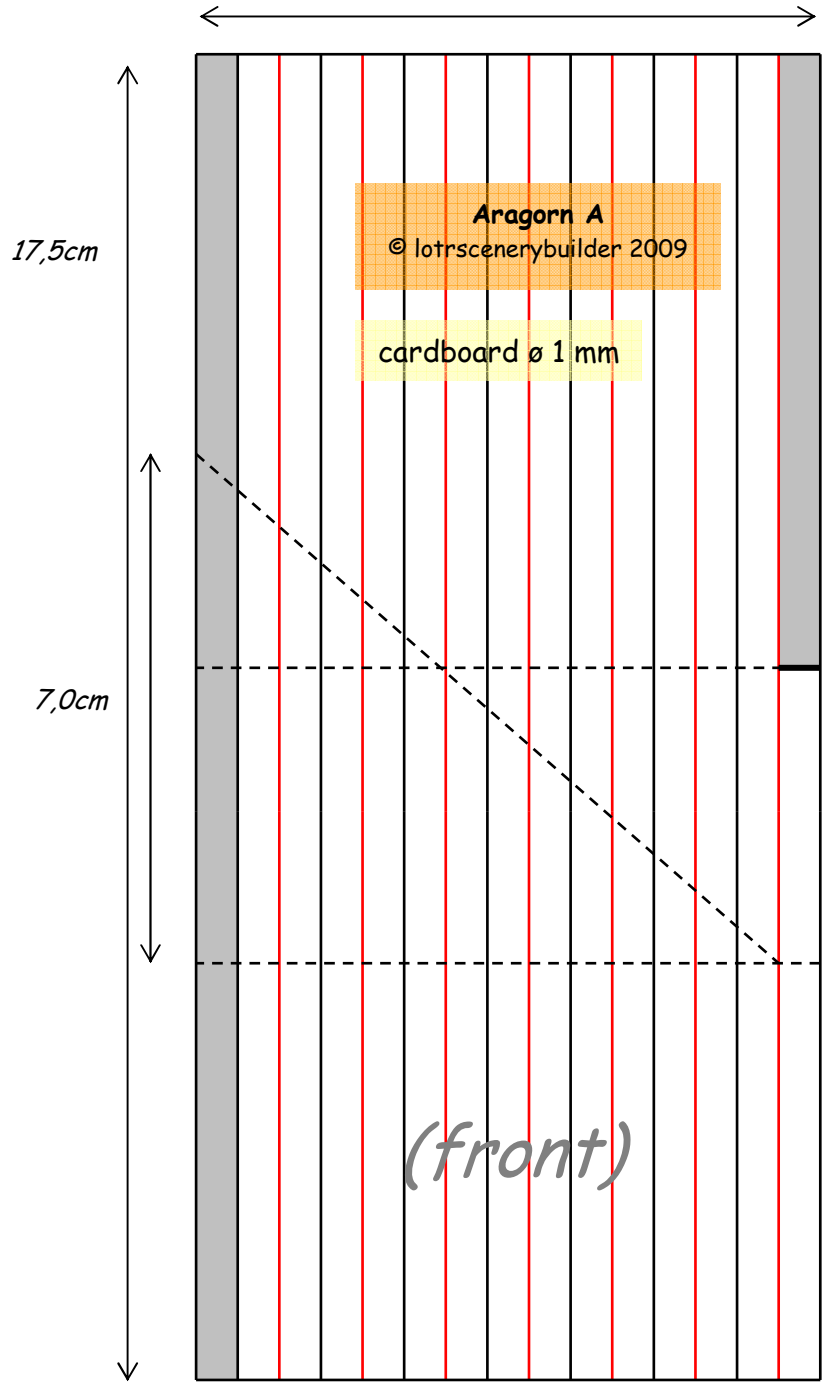

BUILDING THE BLACK GATE
The Gatehouse: STEP 7d
TEMPLATES

$15 \times 0,55\text{cm} = 8,25\text{cm}$

17,5cm

Aragorn A
© lotrscenerybuilder 2009

cardboard ø 1 mm

7,0cm

(cut)

5,8cm

(front)

$21 \times 0,55\text{cm} + 0,8\text{cm} = 12,35\text{cm}$

9,4cm

Gandalf A
© lotrscenerybuilder 2009

cardboard ø 1 mm

(0,8)

(front)