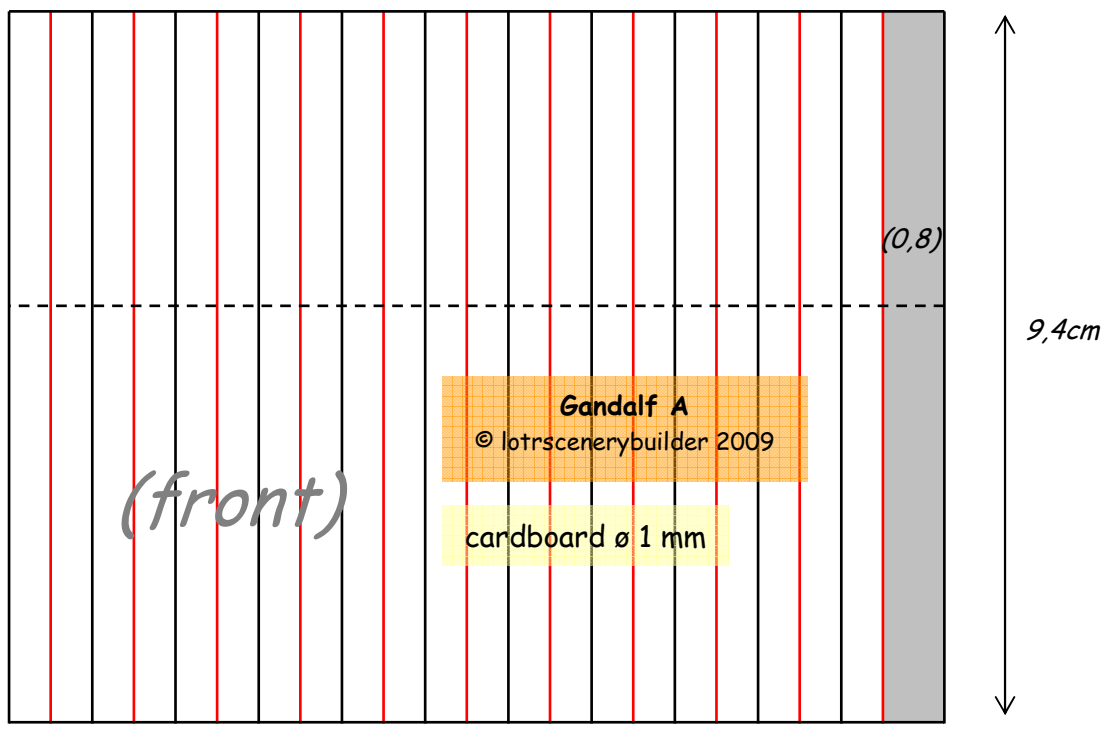

BUILDING THE BLACK GATE
The Gatehouse: STEP 7d
TEMPLATES

$15 \times 0,55\text{cm} = 8,25\text{cm}$

17,5cm

Aragorn A
© lotrscenerybuilder 2009

cardboard ø 1 mm

7,0cm

(cut)

5,8cm

(front)

$21 \times 0,55\text{cm} + 0,8\text{cm} = 12,35\text{cm}$

9,4cm

Gandalf A
© lotrscenerybuilder 2009

cardboard ø 1 mm

(0,8)

(front)