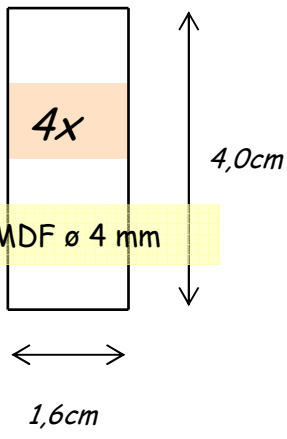

**BUILDING THE BLACK GATE**  
**The Gatehouse: STEP 10b**  
**TEMPLATES**

**Elendil Turntable**  
 © lotrscenerybuilder 2009

cardboard ø 2 mm

**Elendil Back**  
 © lotrscenerybuilder 2009

cardboard ø 2 mm

**Isildur Core**  
 © lotrscenerybuilder 2009

**Isildur Horn & Spike**  
 © lotrscenerybuilder 2009

MDF ø 4 mm

4x

**Elendil Front**  
 © lotrscenerybuilder 2009

cardboard ø 2 mm