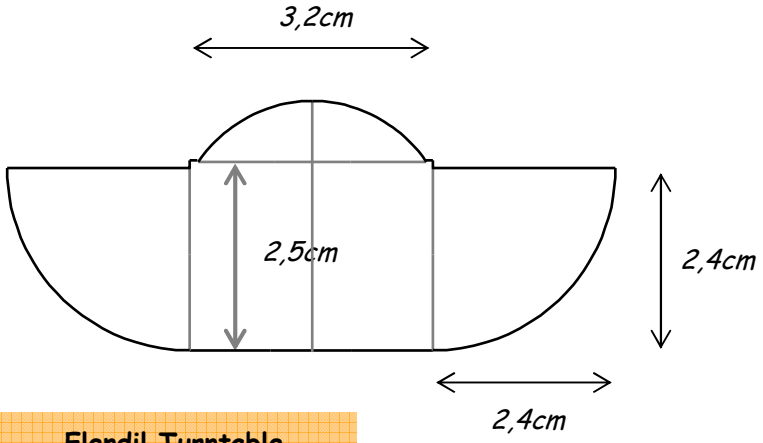

**BUILDING THE BLACK GATE**  
**The Gatehouse: STEP 10b**  
**TEMPLATES**

**Elendil Turntable**  
 © lotrscenerybuilder 2009

cardboard ø 2 mm

**Elendil Back**  
 © lotrscenerybuilder 2009

cardboard ø 2 mm

**Isildur Core**  
 © lotrscenerybuilder 2009

**Isildur Horn & Spike**  
 © lotrscenerybuilder 2009

MDF ø 4 mm

4x

**Elendil Front**  
 © lotrscenerybuilder 2009

cardboard ø 2 mm