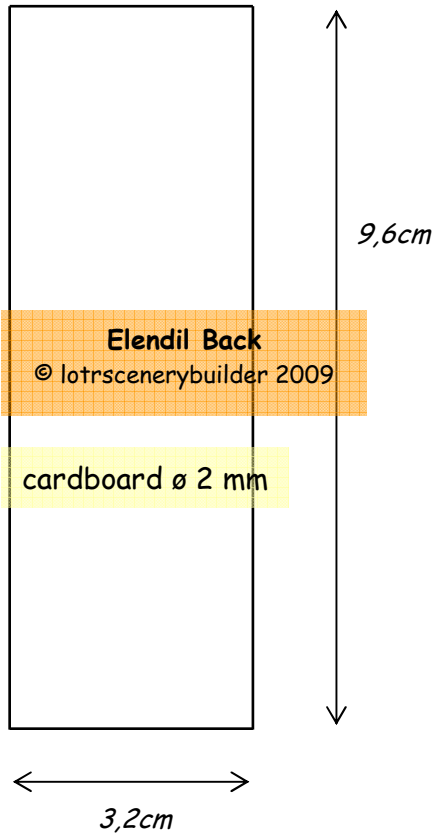

**BUILDING THE BLACK GATE**  
**The Gatehouse: STEP 10b**  
**TEMPLATES**

**Elendil Turntable**  
 © lotrscenerybuilder 2009

cardboard ø 2 mm

**Elendil Back**  
 © lotrscenerybuilder 2009

cardboard ø 2 mm

**Isildur Core**  
 © lotrscenerybuilder 2009

**Isildur Horn & Spike**  
 © lotrscenerybuilder 2009

MDF ø 4 mm

4x

**Elendil Front**  
 © lotrscenerybuilder 2009

cardboard ø 2 mm