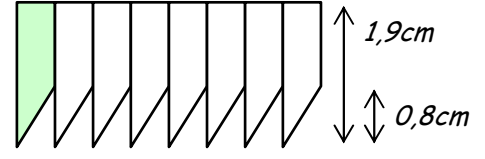

BUILDING THE BLACK GATE
The Towers: STEP 21
TEMPLATES

0,5cm

Sauron Knife
 © lotrscenerybuilder 2009

cardboard ø 2 mm

Sauron Fang (large)
 © lotrscenerybuilder 2009

cardboard ø 1 mm

1,5cm x 0,25cm

Sauron Rectangle
 © lotrscenerybuilder 2009

cardboard ø 1 mm