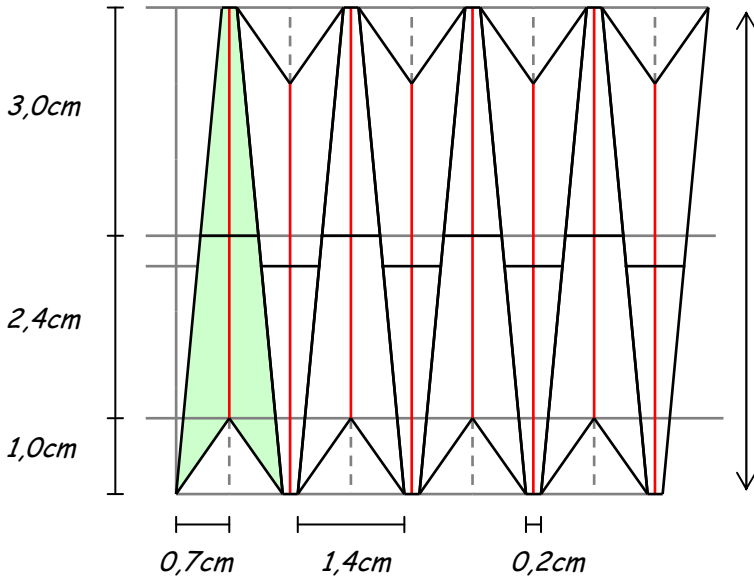

BUILDING THE BLACK GATE
The Towers: STEP 21
TEMPLATES

0,5cm

Sauron Knife
 © lotrscenerybuilder 2009

cardboard ø 2 mm

Sauron Fang (large)
 © lotrscenerybuilder 2009

cardboard ø 1 mm

1,5cm x 0,25cm

Sauron Rectangle
 © lotrscenerybuilder 2009

cardboard ø 1 mm