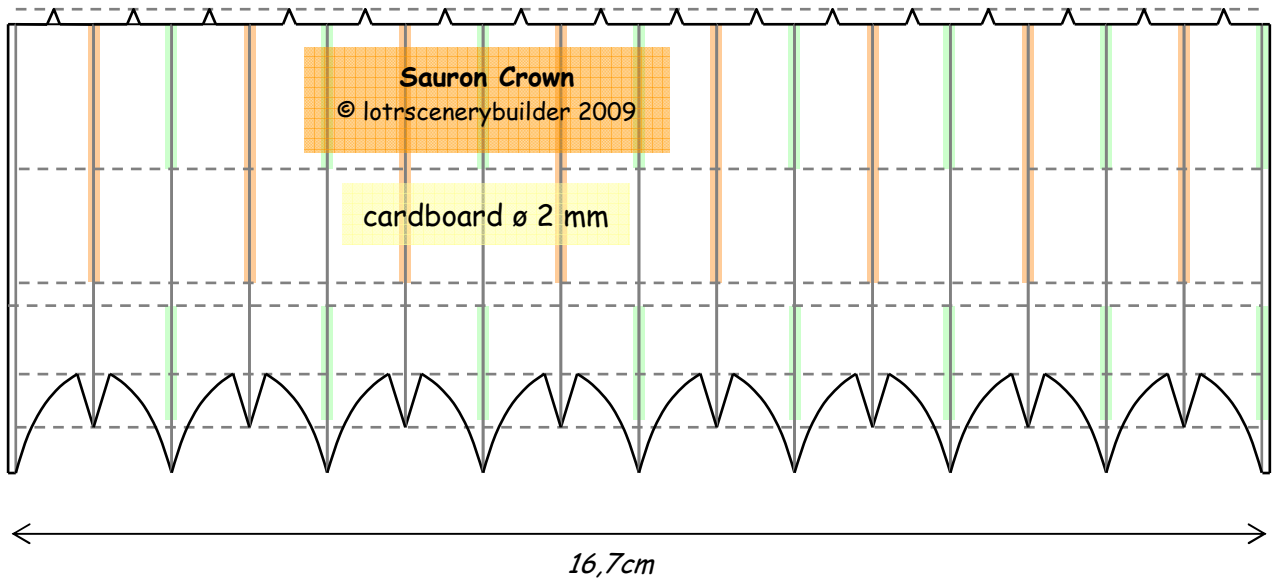

BUILDING THE BLACK GATE
The Towers: STEP 21
TEMPLATES

0,5cm

Sauron Knife
 © lotrscenerybuilder 2009

cardboard ø 2 mm

Sauron Fang (large)
 © lotrscenerybuilder 2009

cardboard ø 1 mm

1,5cm x 0,25cm

Sauron Rectangle
 © lotrscenerybuilder 2009

cardboard ø 1 mm