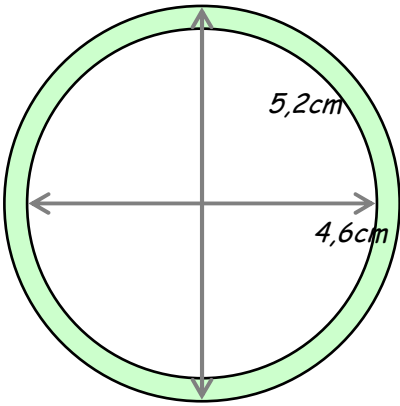

BUILDING THE BLACK GATE
The Towers: STEP 21
TEMPLATES

0,5cm

Sauron Knife
 © lotrscenerybuilder 2009

cardboard ø 2 mm

Sauron Fang (large)
 © lotrscenerybuilder 2009

cardboard ø 1 mm

1,5cm x 0,25cm

Sauron Rectangle
 © lotrscenerybuilder 2009

cardboard ø 1 mm