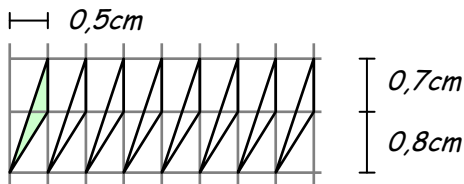

cardboard ø 1 mm

Sauron Claw
© lotrscenerybuilder 2009

cardboard ø 1 mm

0,3cm strip
with 0,7cm intervals,
cardboard ø 1 mm