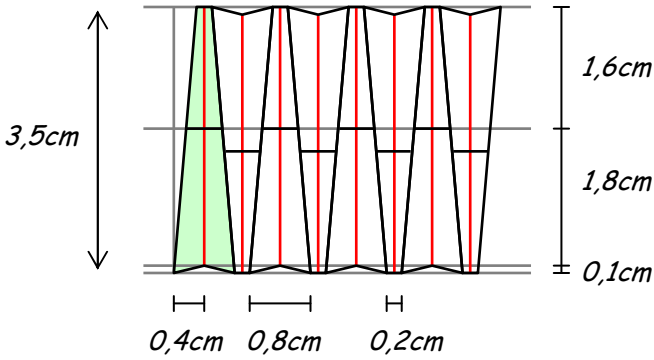

BUILDING THE BLACK GATE
The Towers: STEP 19
TEMPLATES

Ringwraith B & A
 © lotrscenerybuilder 2009

cardboard ø 1 mm

Sauron Fang (small)
 © lotrscenerybuilder 2009

cardboard ø 1 mm

Sauron Claw
 © lotrscenerybuilder 2009

cardboard ø 1 mm

0,3cm strip
 with 0,7cm intervals,
 cardboard ø 1 mm

Ringwraith Fang
 © lotrscenerybuilder 2009

MDF ø 4 mm