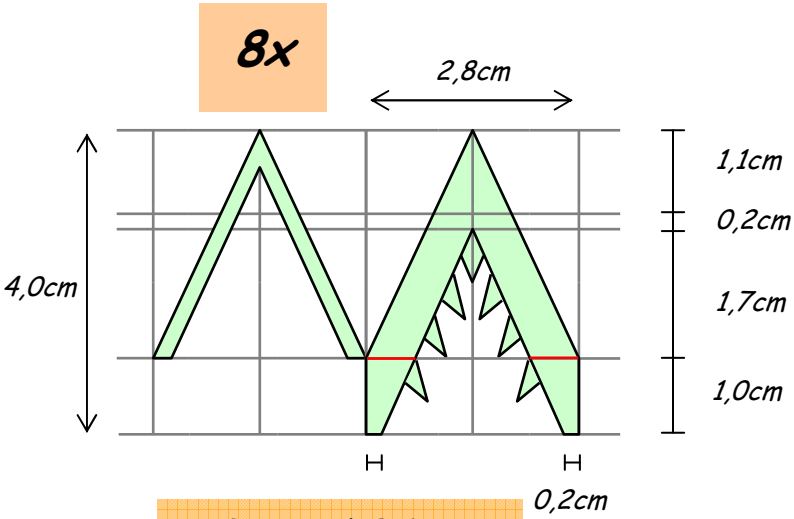

BUILDING THE BLACK GATE
The Towers: STEP 19
TEMPLATES

Ringwraith B & A
 © lotrscenerybuilder 2009

cardboard ø 1 mm

Sauron Fang (small)
 © lotrscenerybuilder 2009

cardboard ø 1 mm

Sauron Claw
 © lotrscenerybuilder 2009

cardboard ø 1 mm

0,3cm strip
 with 0,7cm intervals,
 cardboard ø 1 mm

Ringwraith Fang
 © lotrscenerybuilder 2009

MDF ø 4 mm