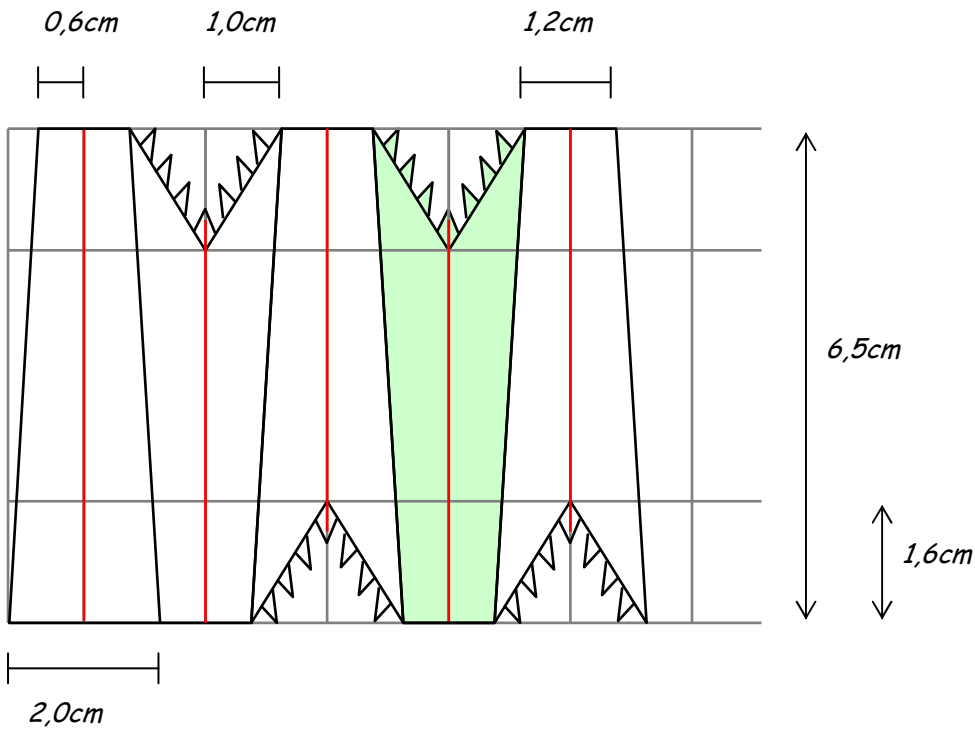

BUILDING THE BLACK GATE
The Towers: STEP 14
TEMPLATES

Nazgûl (regular)
 © lotrscenerybuilder 2008

cardboard ø 1 mm

Nazgûl (large)
 © lotrscenerybuilder 2008

cardboard ø 1 mm