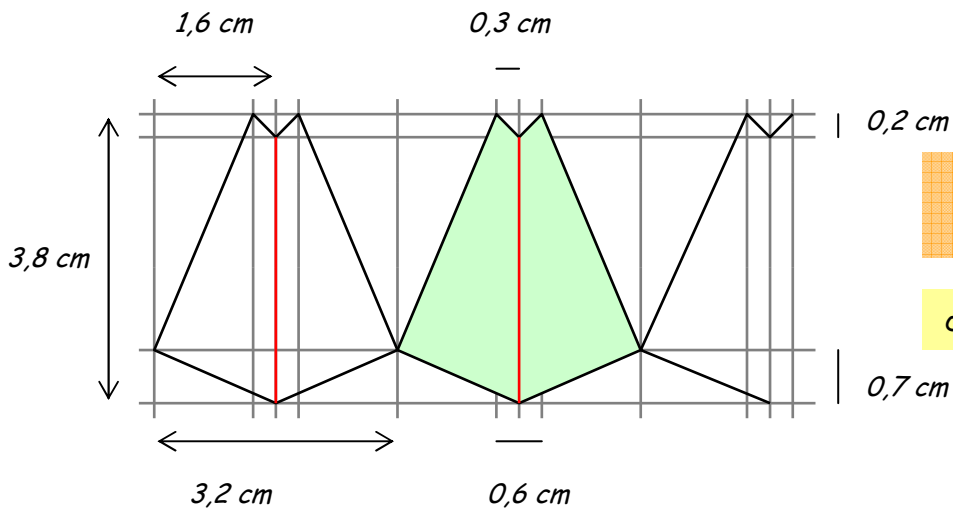

BUILDING THE BLACK GATE
The Gateway: STEP 3
TEMPLATES

Gimli Small
 © lotrscenerybuilder 2008

cardboard ø 1 mm

Gimli Large
 © lotrscenerybuilder 2008

cardboard ø 1 mm

Gimli Nose
 © lotrscenerybuilder 2008

cardboard ø 2 mm