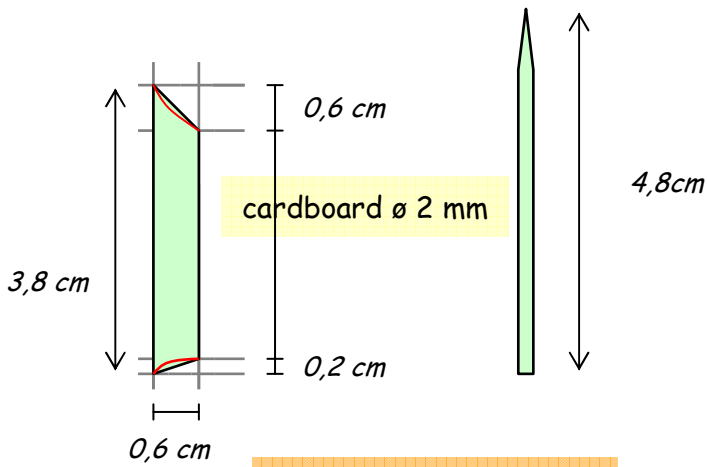

BUILDING THE BLACK GATE
The Gatehouse: STEP 9b
TEMPLATES

Gil-galad Front Spikes

Gil-galad Back Spikes

Bill-galad & Spike
 © lotrscenerybuilder 2009

Arwen Leaf
(front)

(back)

cardboard ø 1 mm

Pippin Long

cardboard ø 1 mm

Arwen Leaflet
(back)

cardboard ø 1 mm