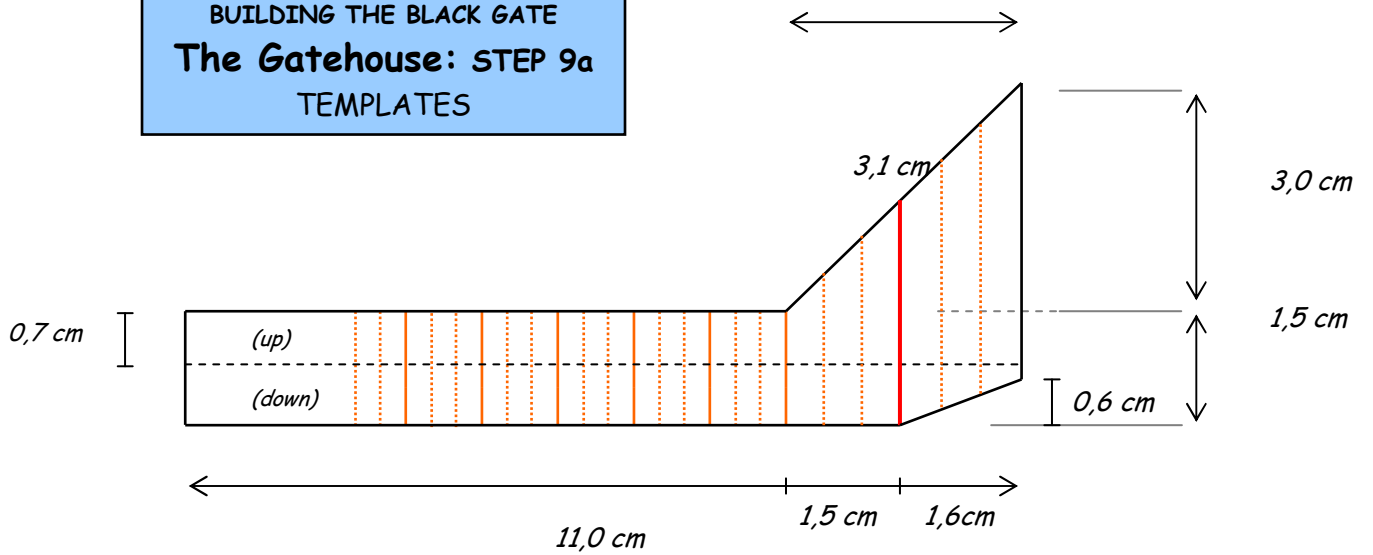

BUILDING THE BLACK GATE
The Gatehouse: STEP 9a
TEMPLATES

Gil-galad Front
 © lotrscenerybuilder 2009

cardboard ø 2 mm

Gil-galad Back
 © lotrscenerybuilder 2009

cardboard ø 2 mm