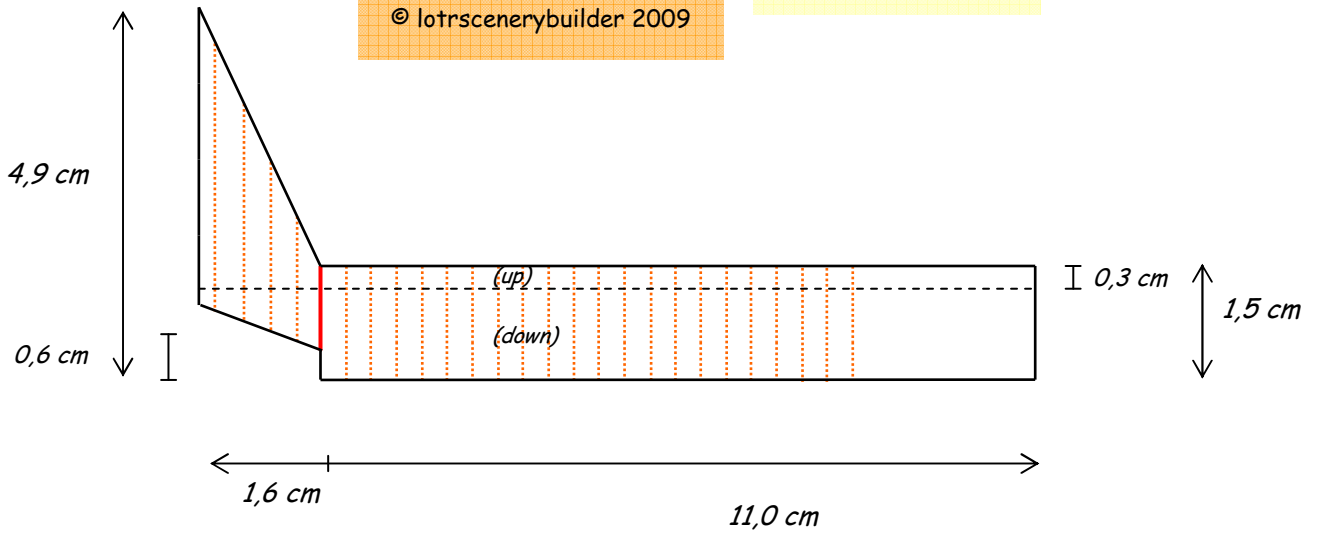

BUILDING THE BLACK GATE
The Gatehouse: STEP 9a
TEMPLATES

Gil-galad Front
 © lotrscenerybuilder 2009

cardboard ø 2 mm

Gil-galad Back
 © lotrscenerybuilder 2009

cardboard ø 2 mm