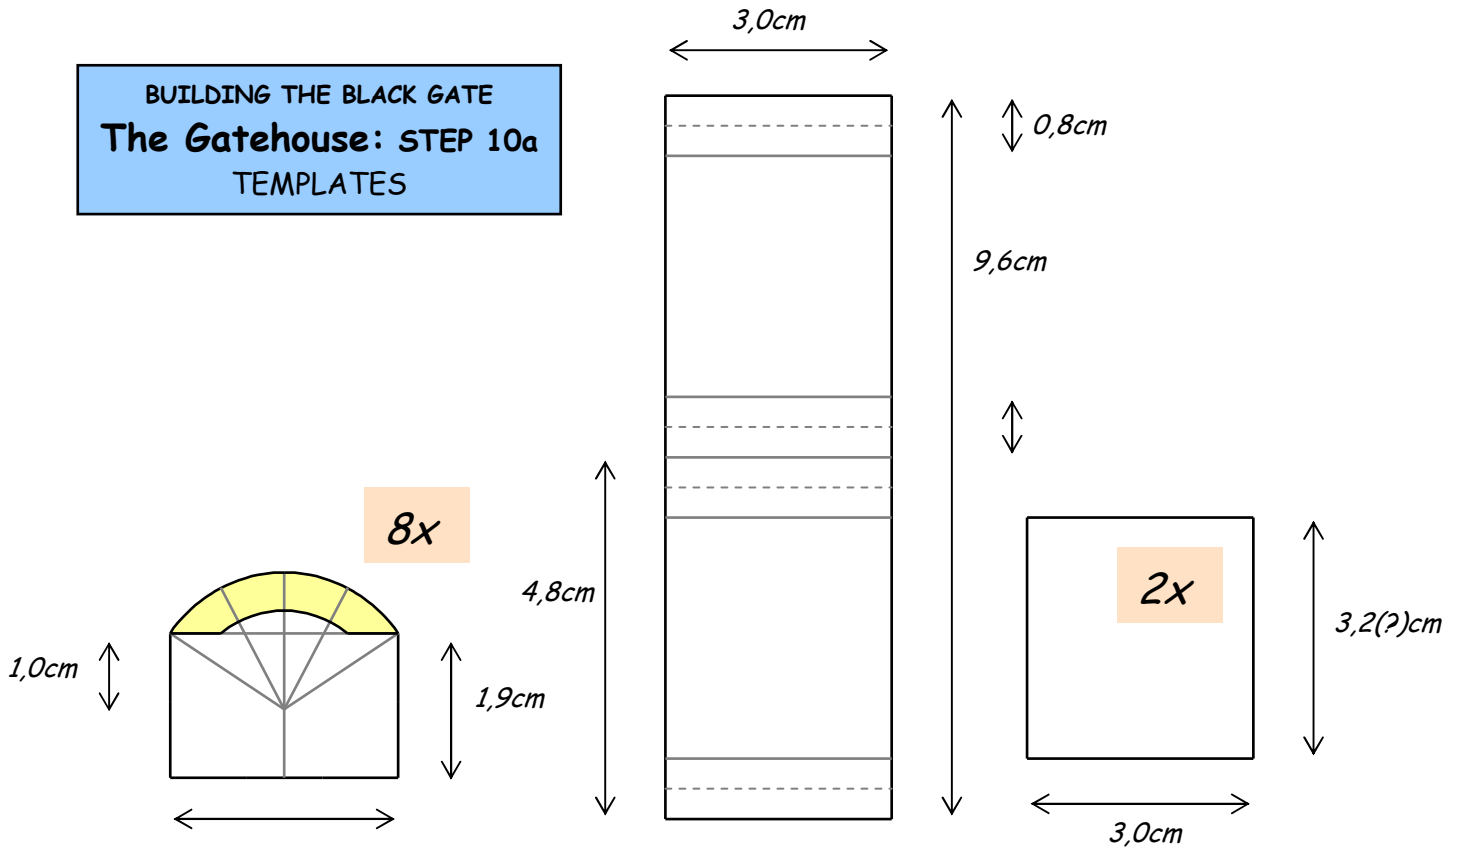

**BUILDING THE BLACK GATE**  
**The Gatehouse: STEP 10a**  
**TEMPLATES**

**Elendil A**  
 © lotrscenerybuilder 2009

MDF ø 4 mm

**Elendil B**  
 © lotrscenerybuilder 2009

MDF ø 4 mm

**Elendil C**  
 © lotrscenerybuilder 2009

MDF ø 4 mm

**Elendil Leaf Ground & Middle**  
 © lotrscenerybuilder 2009

cardboard ø 2 mm

**Elendil Side**  
 © lotrscenerybuilder 2009

cardboard ø 1 mm