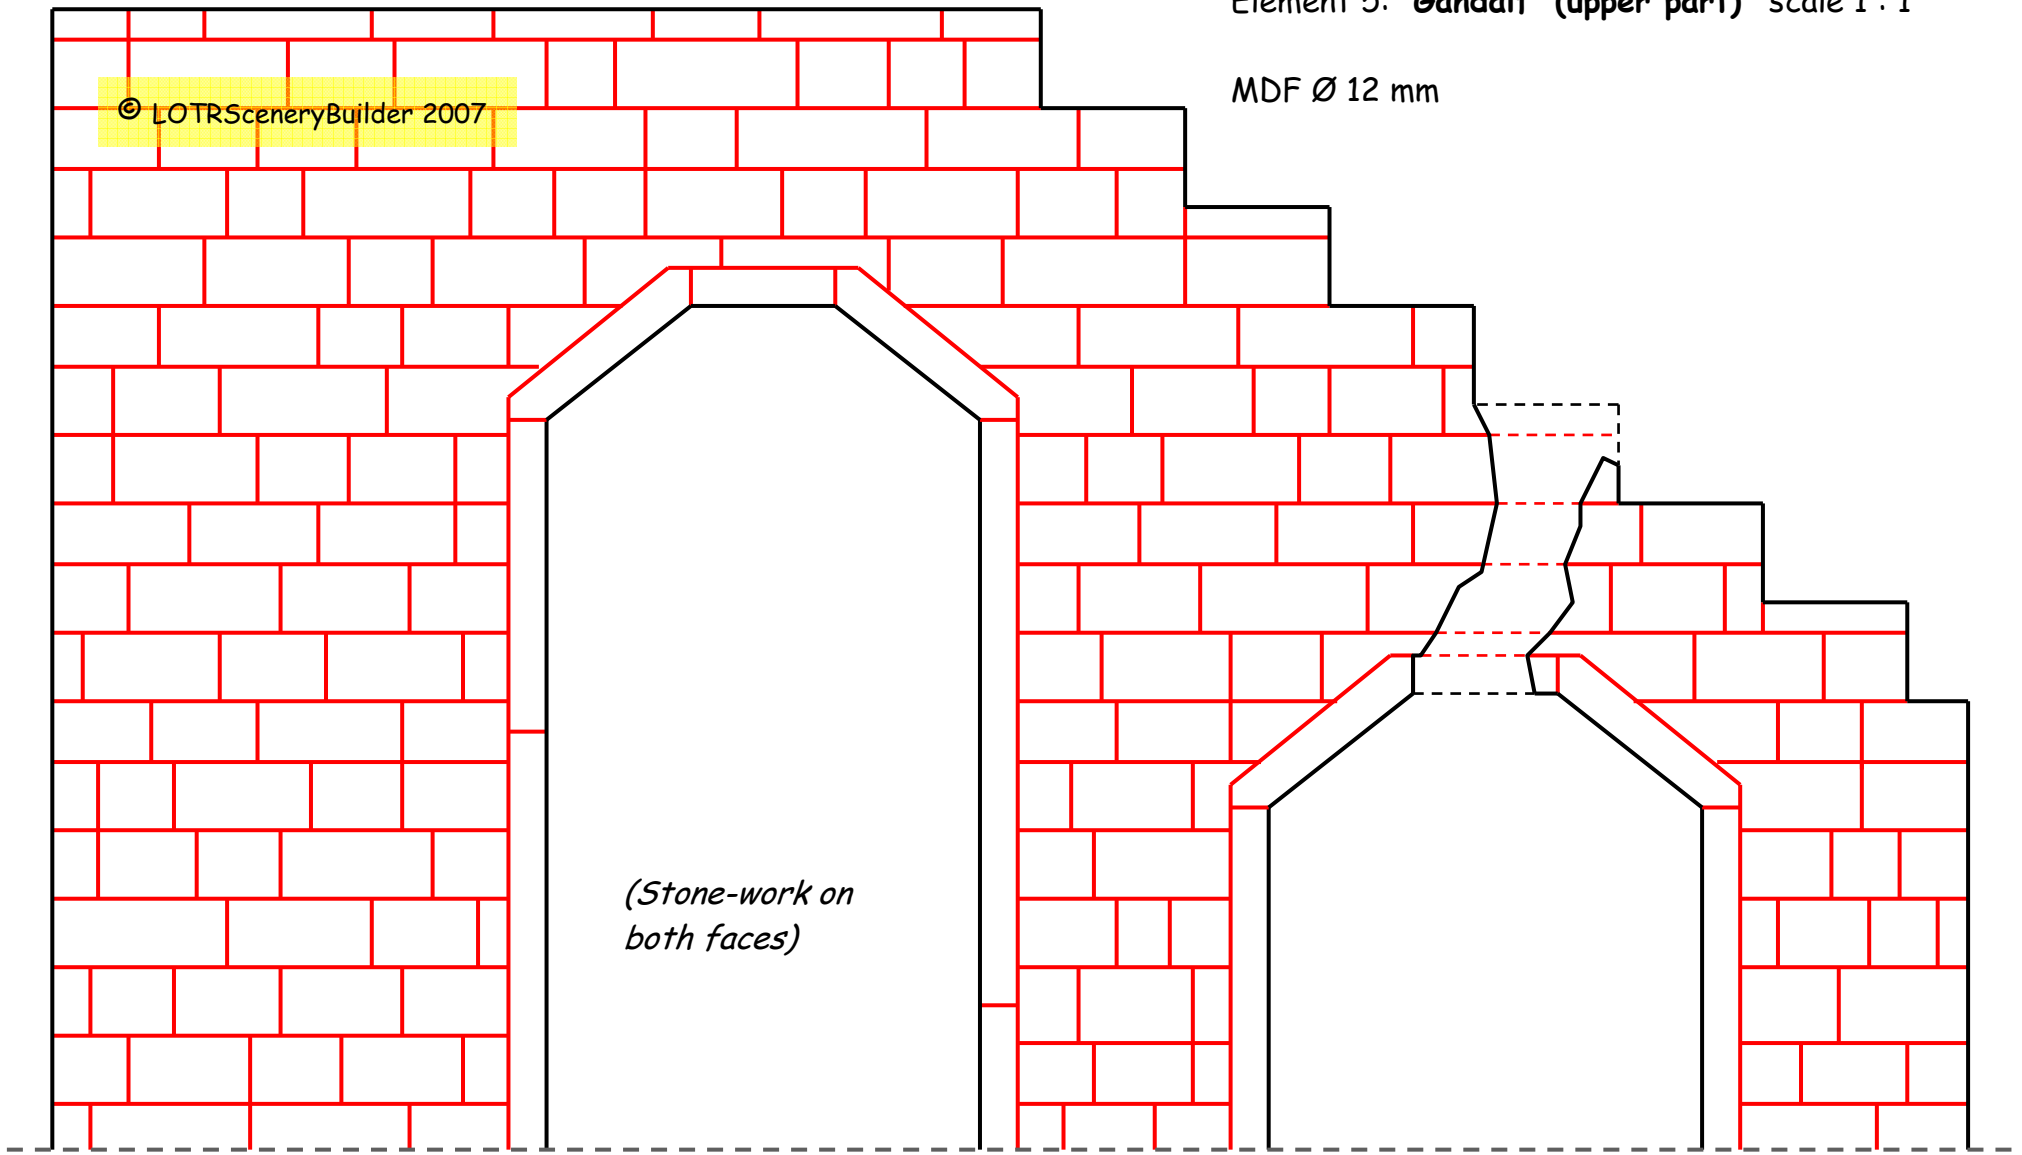

**BUILDING DURIN'S CAUSEWAY:**

Element 5: "Gandalf" (upper part) scale 1 : 1

MDF Ø 12 mm

© LOTRSceneryBuilder 2007

*(Stone-work on both faces)*